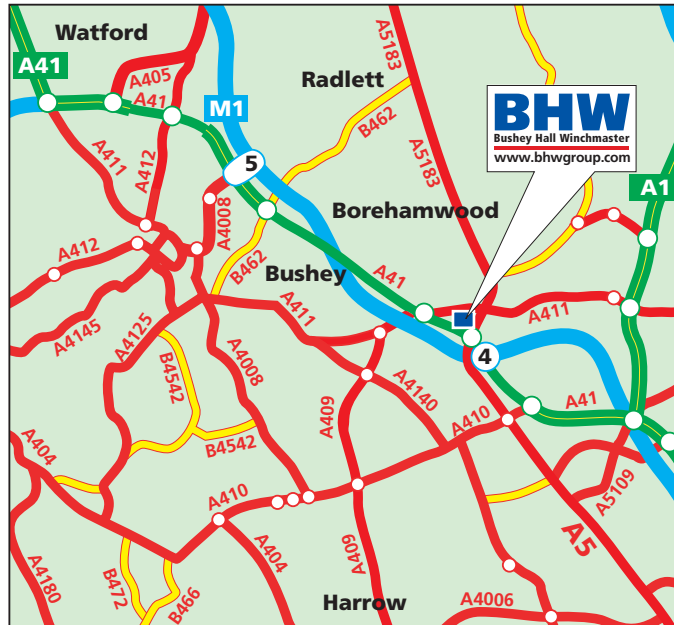

BHW

Bushey Hall Winchmaster

www.bhwgroup.com

SOUTHERN OFFICE

Lismirrane Industrial Park Elstree Road Elstree Herts WD6 3EE

Telephone: +44 (0)20 8953 6050

From **THE NORTH**
M1, A41

From **THE SOUTH**
M1, A41, (& A1)

From the M1 Motorway: Leave at Junction 5 and take the A41 south. Straight over first roundabout, crossing back over the M1. At second roundabout turn left, then first right into Lismirrane Industrial Park. Bushey Hall Winchmaster (BHW Group) occupies two units at the end of this road.