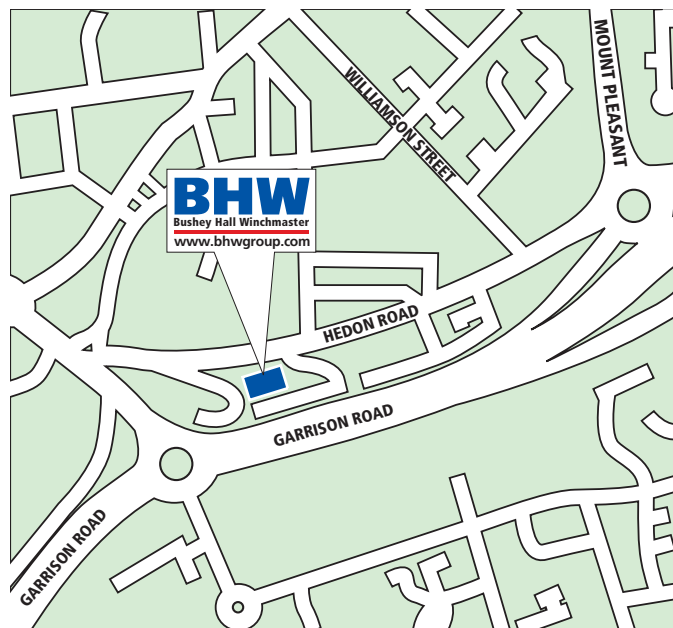

From the M1 Motorway: Leave at Junction 5 and take the A41 south. Straight over first roundabout, crossing back over the M1. At second roundabout turn left, then first right into Lismirrane Industrial Park. Bushey Hall Winchmaster (BHW Group) occupies two units at the end of this road.

Telephone: +44 (0)1482 223 663

From **THE NORTH**

A1(M), M62, A63

From **THE SOUTH**

M1, M18, M62, A63

M62 - A63 follow signs for city centre, then for Hedon Road and Ferry Terminal. At roundabout for Hedon Road take the 1st left, then take the 3rd turning on the left and follow the road around to Bushey Hall Winchmaster (BHW Group).