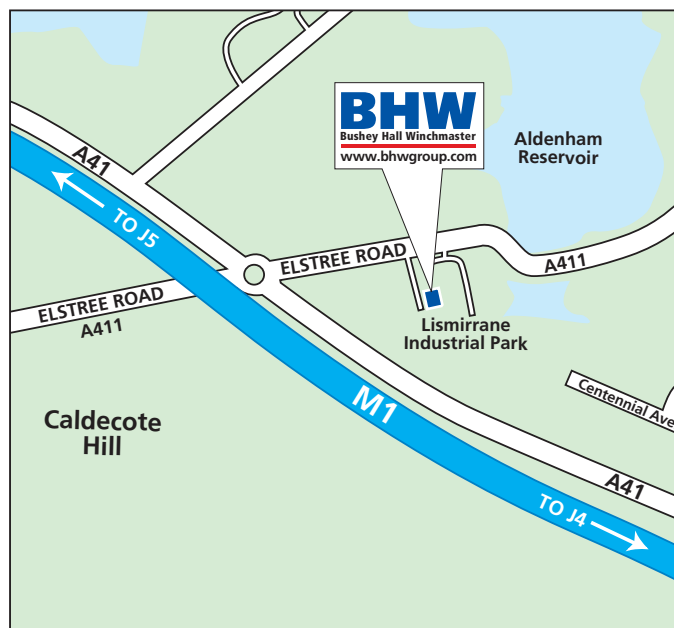

BHW

Bushey Hall Winchmaster

www.bhwgroup.com

SOUTHERN OFFICE

Lismirrane Industrial Park Elstree Road Elstree Herts WD6 3EE

Telephone: +44 (0)20 8953 6050

From **THE NORTH**
M1, A41

From **THE SOUTH**
M1, A41, (& A1)

From the M1 Motorway: Leave at Junction 5 and take the A41 south. Straight over first roundabout, crossing back over the M1. At second roundabout turn left, then first right into Lismirrane Industrial Park. Bushey Hall Winchmaster (BHW Group) occupies two units at the end of this road.

Telephone: +44 (0)1482 223 663

From **THE NORTH**

A1(M), M62, A63

From **THE SOUTH**

M1, M18, M62, A63

M62 - A63 follow signs for city centre, then for Hedon Road and Ferry Terminal. At roundabout for Hedon Road take the 1st left, then take the 3rd turning on the left and follow the road around to Bushey Hall Winchmaster (BHW Group).