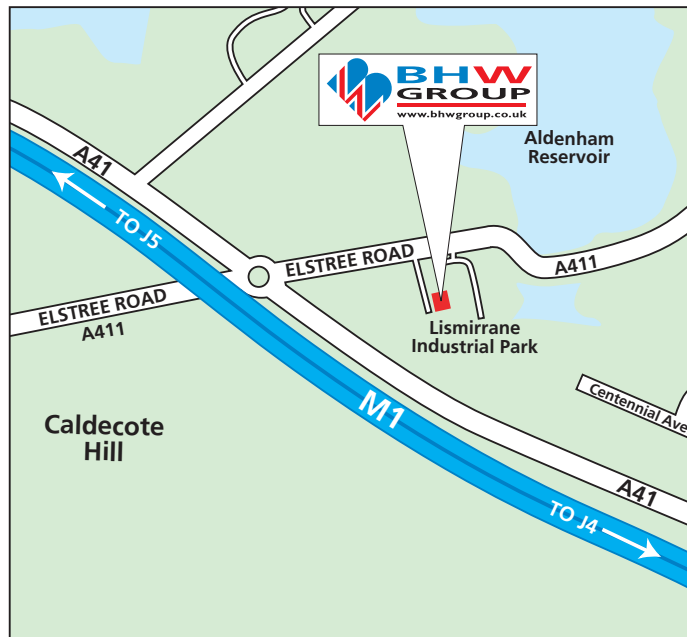

LOCATION MAP

Bushey Hall

From the M1 Motorway: Leave at Junction 5 and take the A41 south.
Straight over first roundabout, at second roundabout turn left,
then first right into Lismirrane Industrial Park.
BHW Group occupies two units at the end of this road.

Bushey Hall • Winchmaster

- Lismirrane Industrial Park Elstree Road Elstree Herts WD6 3EE
- Unit 6 South Orbital Trading Park Hedon Road Hull HU9 1NJ

CERT. No. 1769

BUSHEY HALL 0870 850 8989 - WINCHMASTER 01482 223663

LOCATION MAP

Winchmaster

From **THE NORTH**
A1(M), M62, A63

From **THE SOUTH**
M1, M18, M62, A63

M62 - A63 follow signs for city centre, then for Hedon Road and Ferry Terminal.
At roundabout for Hedon Road take the 1st left, then take the 3rd turning on the left and follow the road around to Winchmaster Ltd.