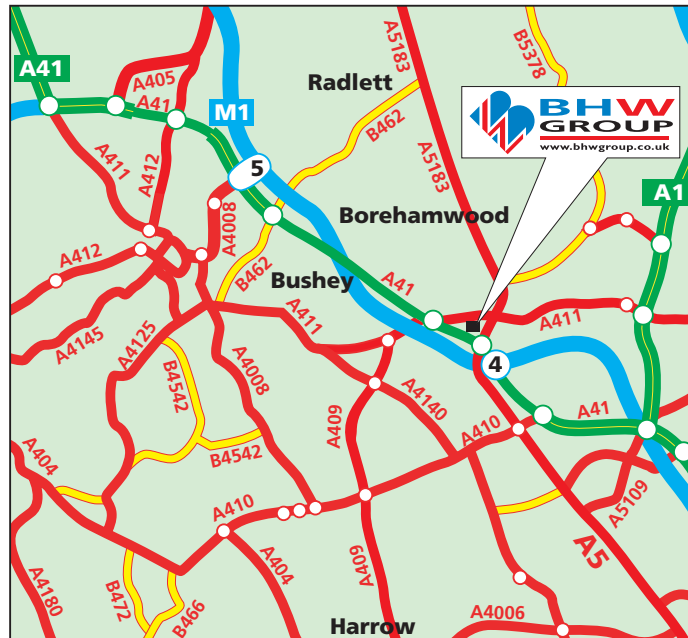

LOCATION MAP

Bushey Hall

From the M1 Motorway: Leave at Junction 5 and take the A41 south.
Straight over first roundabout, at second roundabout turn left,
then first right into Lismirrane Industrial Park.
BHW Group occupies two units at the end of this road.

LOCATION MAP

Winchmaster

From **THE NORTH**
A1(M), M62, A63

From **THE SOUTH**
M1, M18, M62, A63

M62 - A63 follow signs for city centre, then for Hedon Road and Ferry Terminal.
At roundabout for Hedon Road take the 1st left, then take the 3rd turning on the left and follow the road around to Winchmaster Ltd.