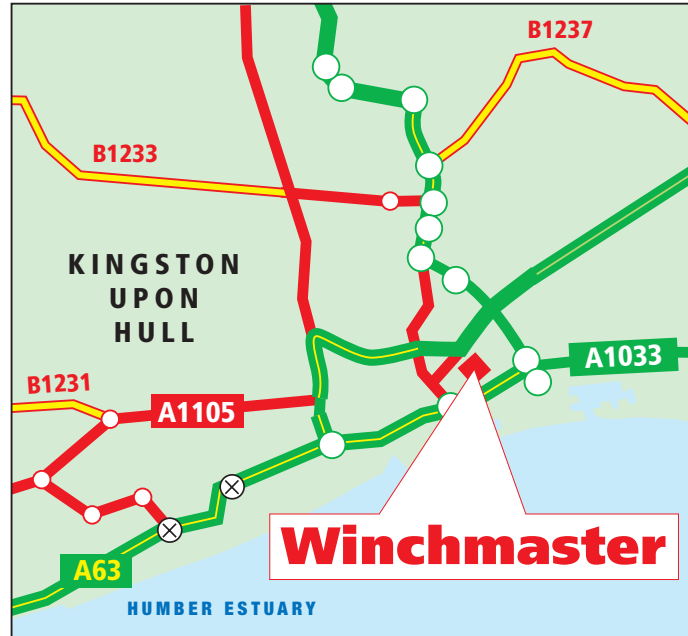

LOCATION MAP

Bushey Hall

From the M1 Motorway: Leave at Junction 5 and take the A41 south.
Straight over first roundabout, at second roundabout turn left,
then first right into Lismirrane Industrial Park.
BHW Group occupies two units at the end of this road.

LOCATION MAP

Winchmaster

From **THE NORTH**
A1(M), M62, A63

From **THE SOUTH**
M1, M18, M62, A63

M62 - A63 follow signs for city centre, then for Hedon Road and Ferry Terminal.
At roundabout for Hedon Road take the 1st left, then take the 3rd turning on the left and follow the road around to Winchmaster Ltd.